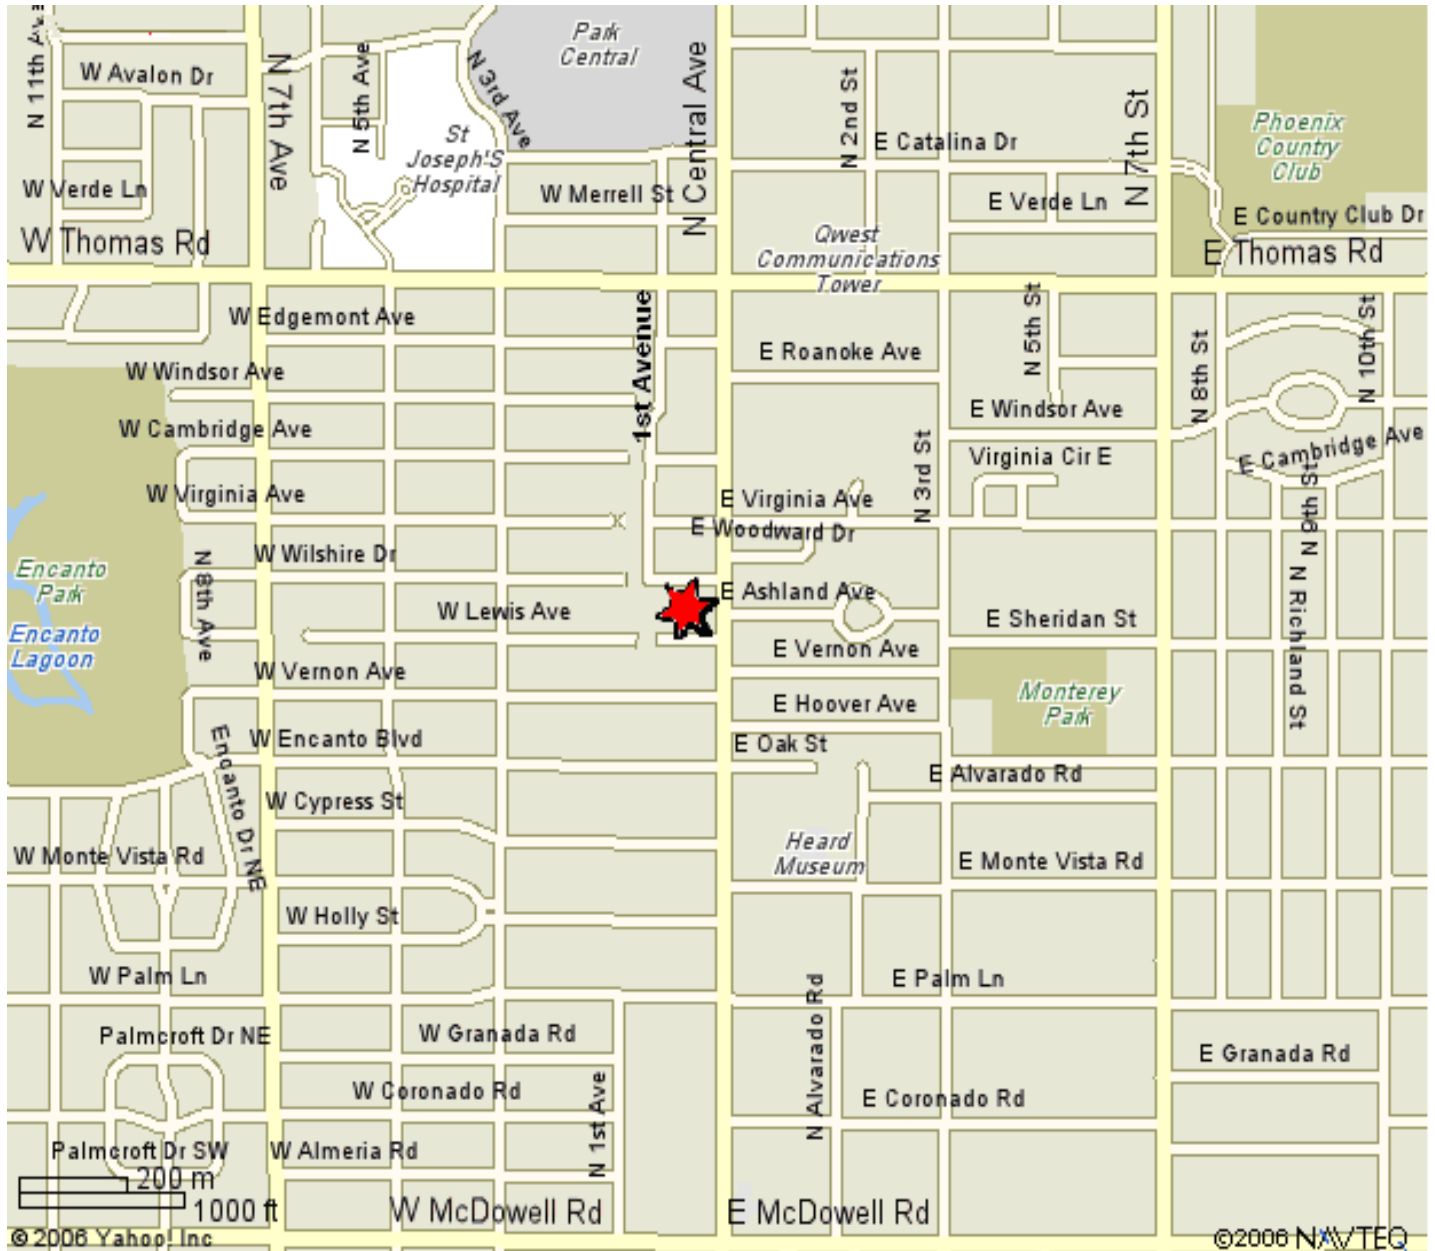

AzTAP Directions and Parking Information

- The AzTAP office (2400 N. Central Avenue, Suite 300) is located south of Thomas Road, between Wilshire Drive and Lewis Drive.
- The (free) parking garage is located behind (on the west side of) the building and has entrances from both Wilshire Drive (north side) and Lewis Drive (south side). Wheelchair access to the building is available on the ground and third levels of the garage.
- The closest Light Rail station is at Central and Encanto.
- AzTAP Phone: 602.728.9534; 800.477.9921