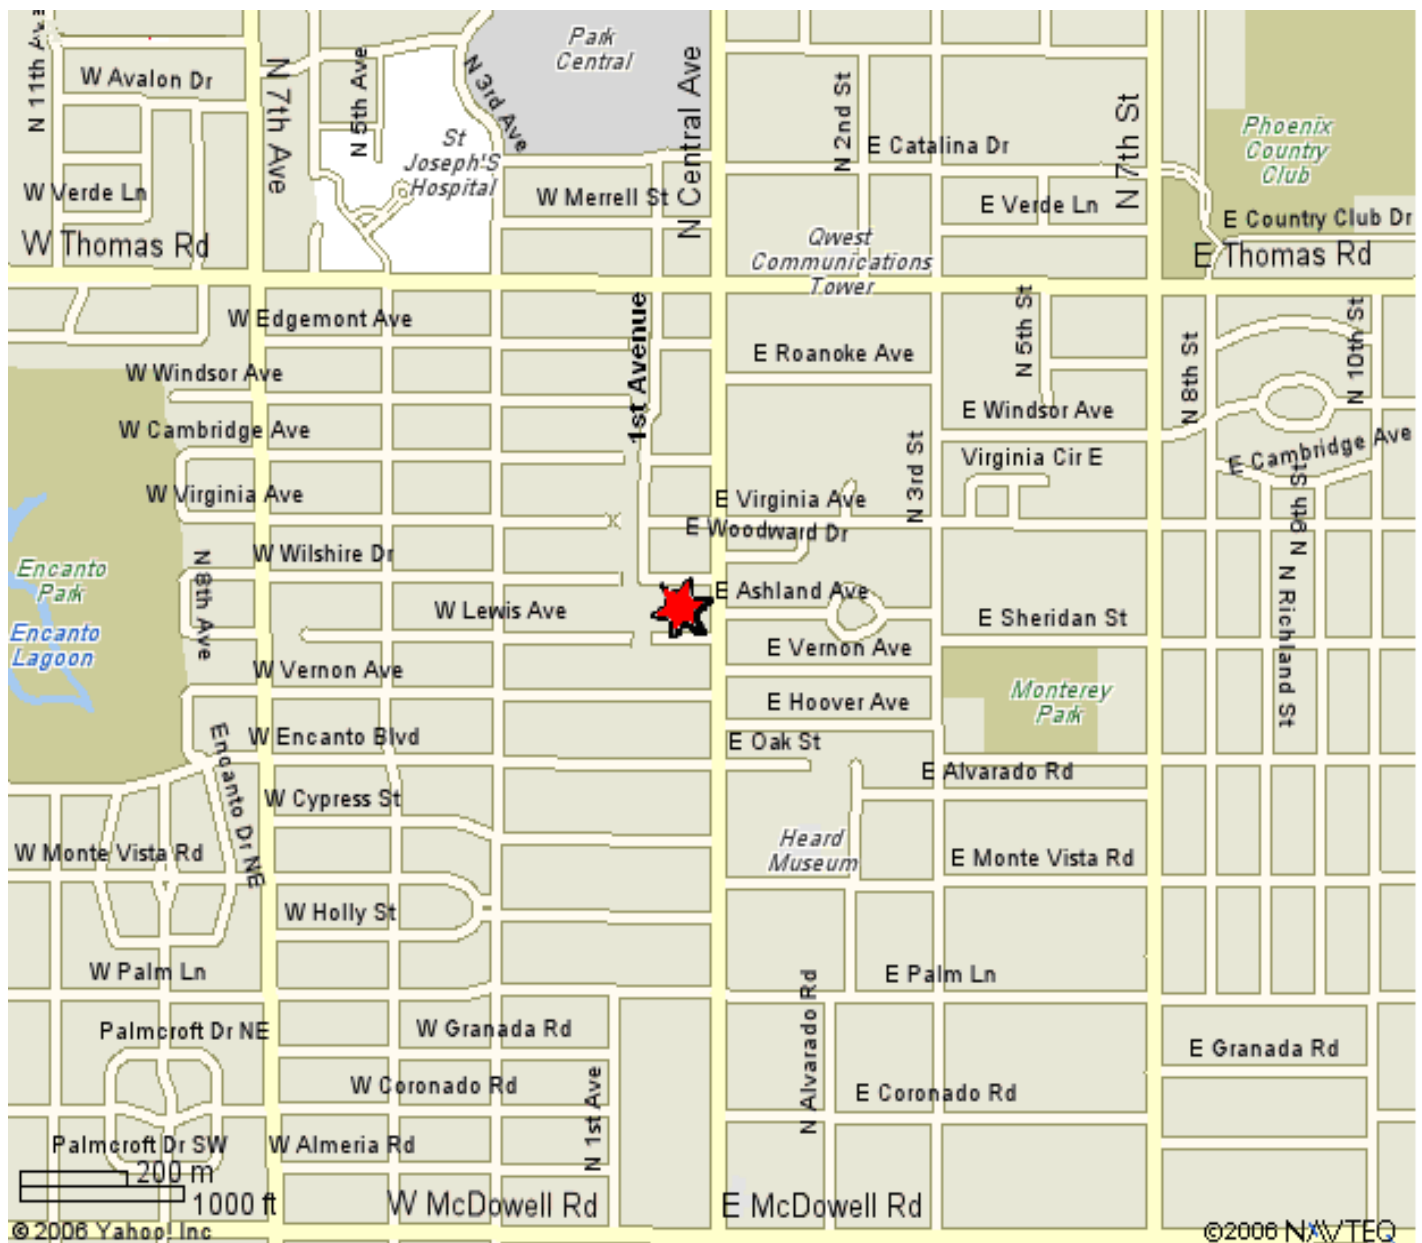

AzTAP Directions and Parking Information

- The AzTAP office (2400 N. Central Avenue, Suite 300) is located south of Thomas Road, between Wilshire Drive and Lewis Drive.
- The (free) parking garage is located behind (on the west side of) the building and has entrances from both Wilshire Drive (north side) and Lewis Drive (south side). Wheelchair access to the building is available on the ground and third levels of the garage.
- The closest Light Rail station is at Central and Encanto.
- AzTAP Phone: 602.728.9534; 800.477.9921