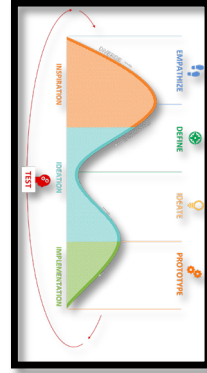

Human Centered Design